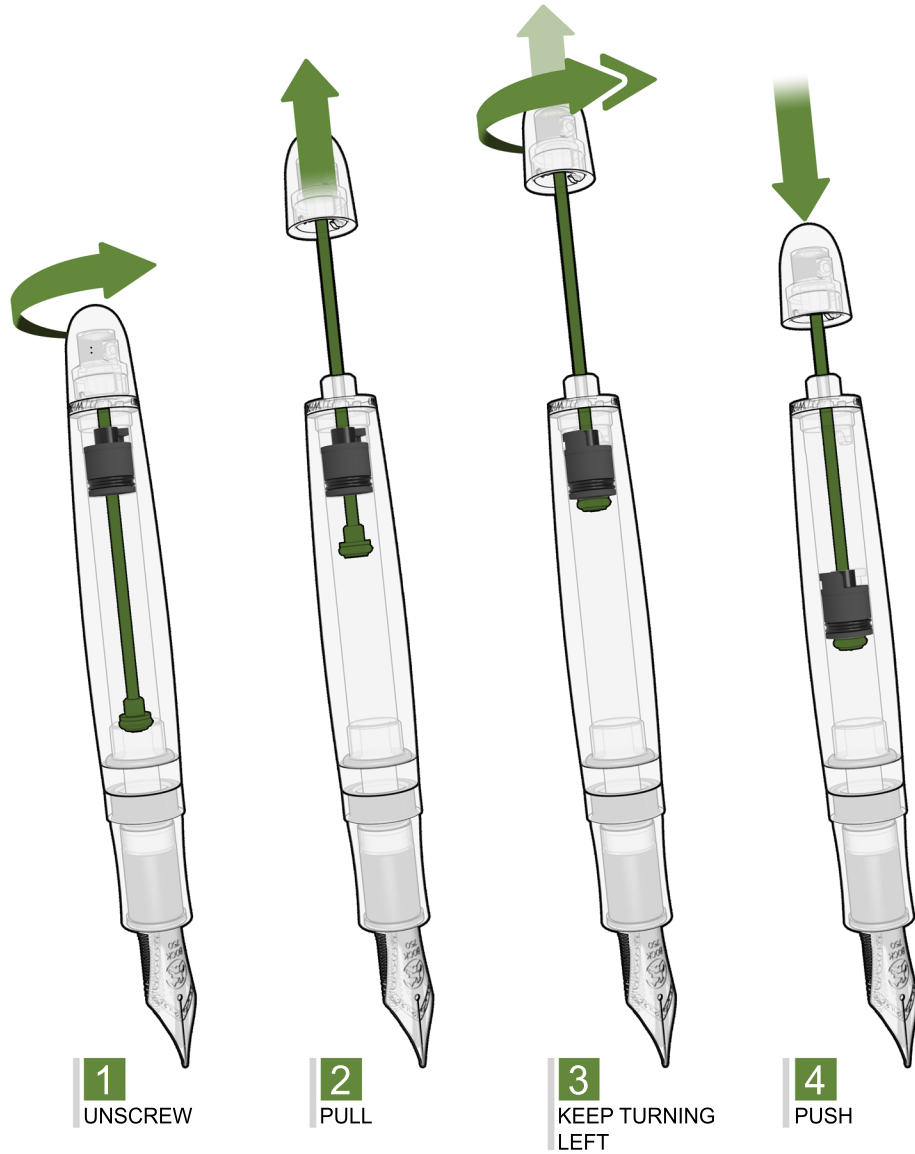

USER GUIDELINES

- A NORMAL PEN
- MY CONID BULKFILLER

Bulkfiller

? FOR LONGER WRITING SESSIONS: OPEN THE HAND NUT (GAP: 1,5 mm)

FRONT RESERVOIR
BULK RESERVOIR
1.5 mm

WATCH ON YOUTUBE

FOR MORE DETAILS: www.conidpen.com