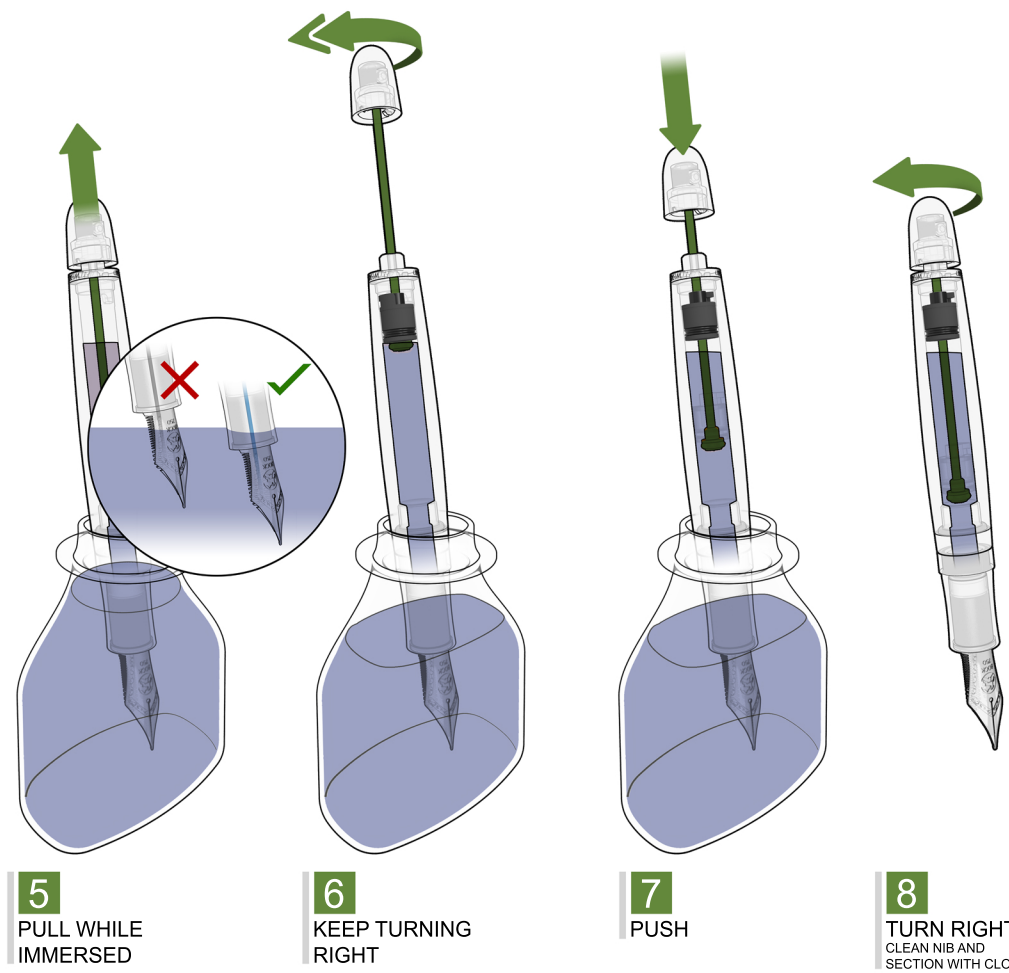

USER GUIDELINES

- A NORMAL PEN
- MY CONID BULKFILLER

Bulkfiller

? FOR LONGER WRITING SESSIONS: OPEN THE HAND NUT (GAP: 1,5 mm)

FRONT RESERVOIR
BULK RESERVOIR
1.5 mm

WATCH ON YOUTUBE

FOR MORE DETAILS: www.conidpen.com